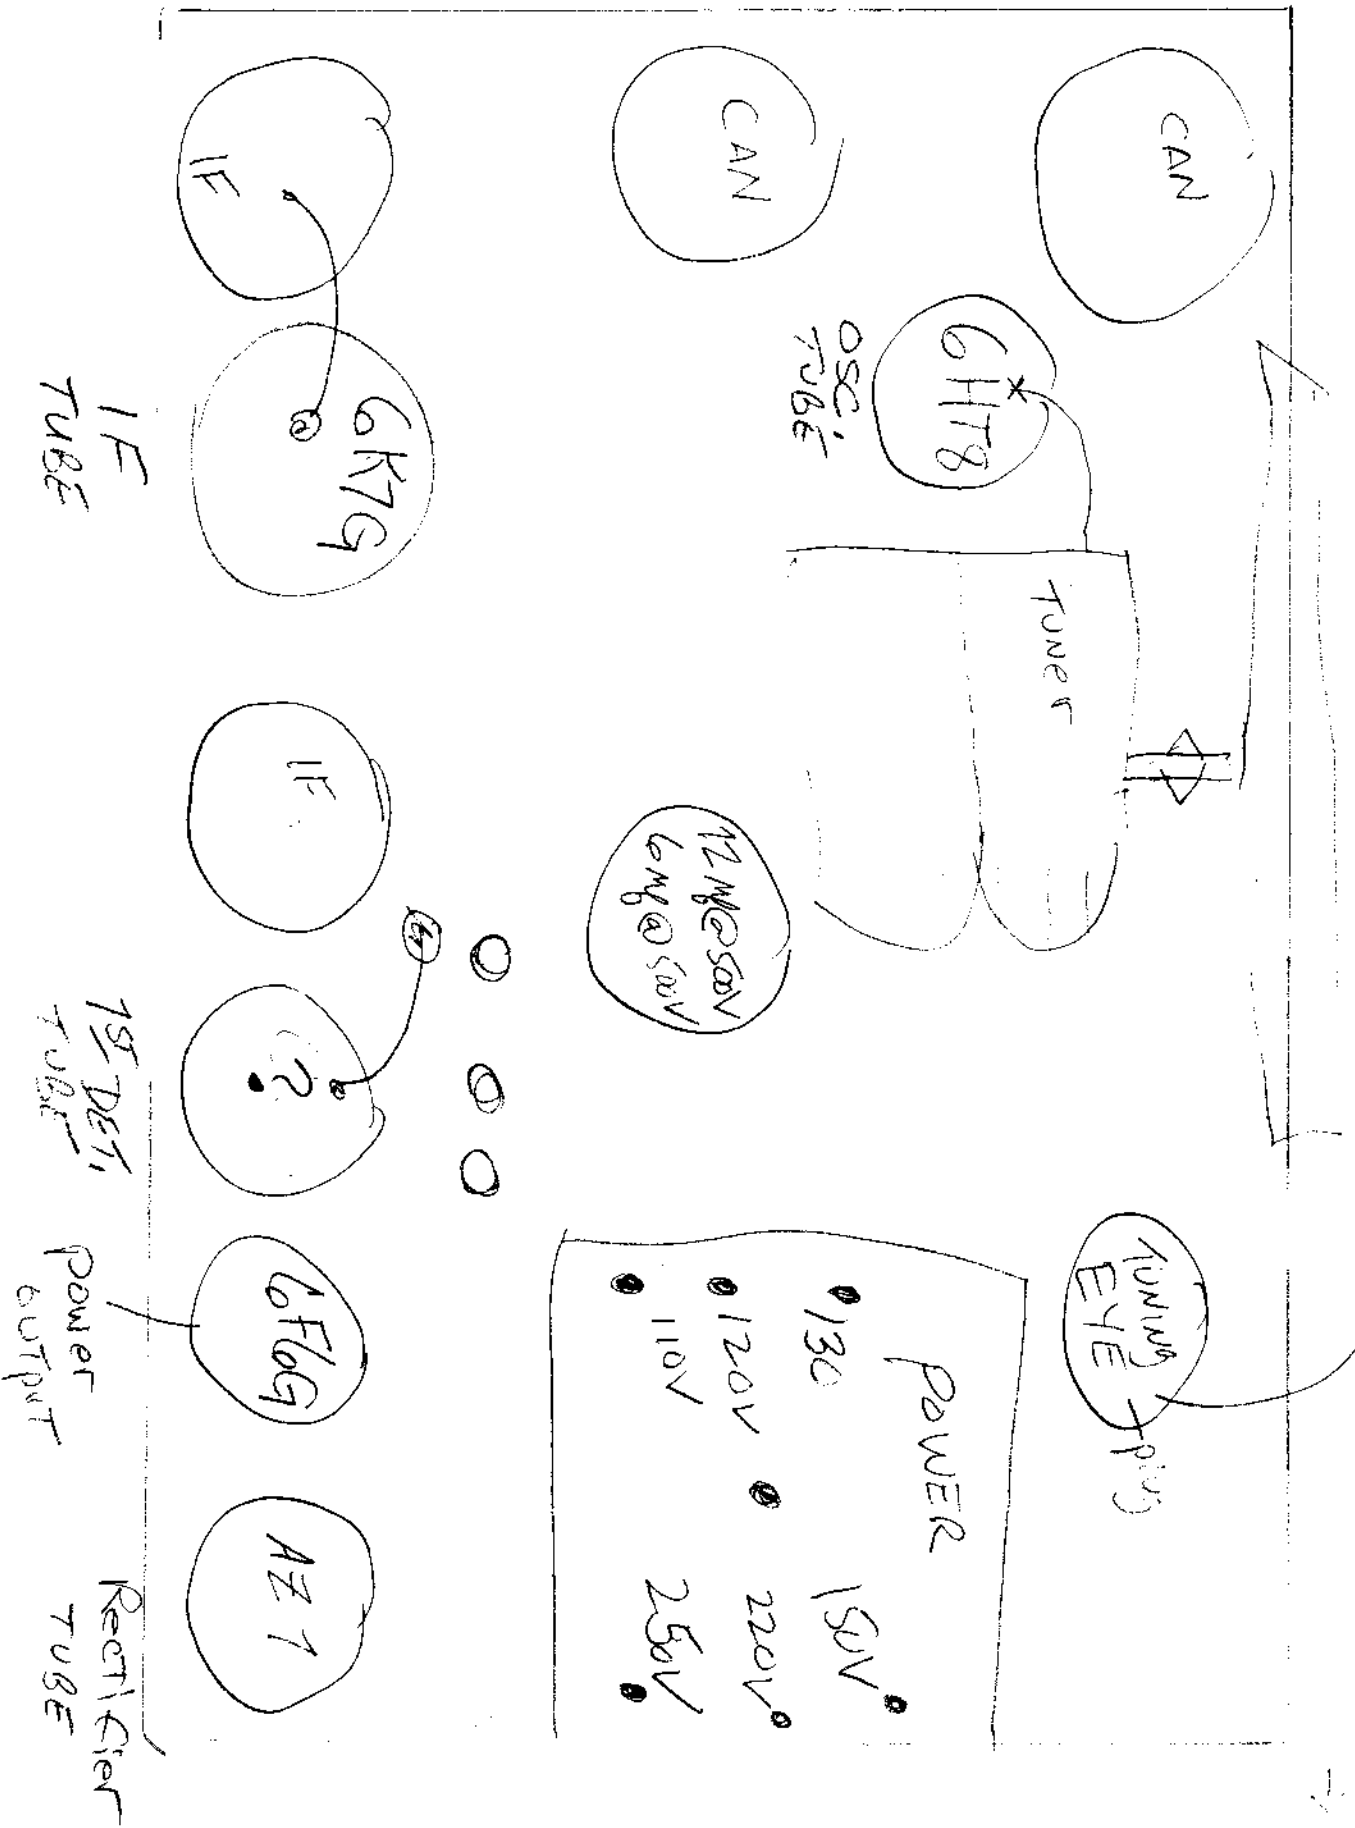

6K9s (Saver) - 6A1

TUNING EYE

TUNING EYE 7 pins

6A8's

CAN

CAN

6HT8
OSC. TUBE

Tuner

12M650V
6m @ 50V

IF

6K7G

IF
TUBE

IF

?

1st DET.
TUBE

6F6G

power
output

AZ1

Rectifier
TUBE

POWER

- 130
- 150V
- 120V
- 220V
- 110V
- 250V